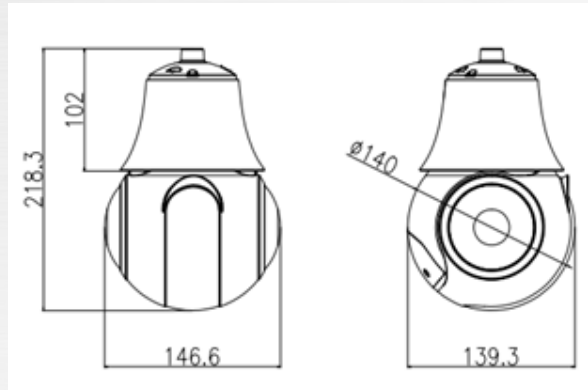

Ganz Genstar IP PTZ

Dimensions

Accessories

ZA8-CBK645A