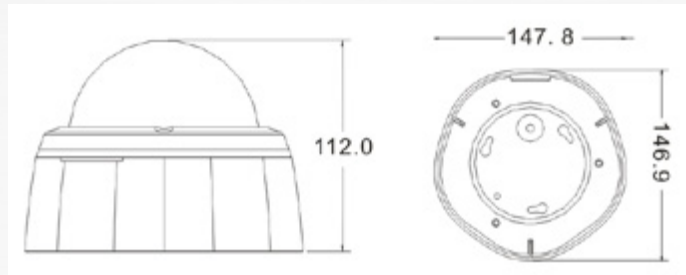

Order data

Order number	Product description
LTWB-IR212P-4-SN	Sony 1/2.8" IMX 290 LQR CMOS Dome Camera, 1920(H)×1080(V), 2.8-12mm, 12VDC/24VAC, mechanical ICR, DOL-WDR, AHD/CVI/TVI/CVBS, IP66, 550g
LDWB-IR212P-4-SN	Sony 1/2.8" IMX 290 LQR CMOS Dome Camera, 1920(H)×1080(V), 2.8-12mm, 12VDC/24VAC, mechanical ICR, DOL-WDR, AHD/CVI/TVI/CVBS, 265g

Ganz Lite 4-1 Dome cameras

Technical specifications	LTWB-IR212P-4-SN	LDWB-IR212P-4-SN
Image Sensor	Sony 1/2.8" IMX 290 LQR CMOS	
DSP/ISP	Nextchip NVP2450H	
Videonorm	PAL / NTSC; Progressive Scan	
Pixel Size	2.9 μm (H) \times 2.9 μm (V)	
Effective Pixel	1945 (H) \times 1097 (V) ca. 2.13MP	
Max. Resolution	1920 x 1080	
Video Frame Rate	1080P @25/30 fps	
Electronic Shutter	AUTO/ 1/50 (1/60) -1/50,000sec	
Min. Illumination	0.01 Lux (Color, high sensitivity) / 0 Lux (IR on)	
S/N Ratio	\geq 60dB (AGC OFF)	
Video Signal	AHD / CVI / TVI / CVBS (960H)	
Synchronisation	Internal	
Day/Night	External / Auto (ICR) / Color / B&W (OSD Switch)	
DNR	3 / 2 DNR	
WDR	True WDR (DOL-WDR)	
Light Compensation	Auto / BLC / WDR / OFF / HLC	
AE	Yes (optimized)	
AWB	Yes (optimized)	
AGC	Yes (optimized)	
Sence Up	Yes	
Image Setting	Yes	
Privacy Masking	Yes	
Motion Detection	Yes	
OSD Menu	Supports UTC + OSD Button on Cable	
Lens	2.8-12mm 3MP HD	
Iris	DC	
IR LEDs	Φ 5 x 17 pcs	
Max. IR Range	~20m, Smart IR	
Material	Metallic Casing	Polycarbonat
Color	White	White / Grey
Operating Voltage	Dual Voltage (DC12V / AC24V \pm 10%)	
Power Consumption	Max. 3W	
IR CUT Filter	Dual IR-CUT Filter Switch	
Max. Range Video Signal	CVBS: 500m via Coax Cable (75-3/5) / AHD & CVI (1080P): 300m~400m / TVI (1080P): 300m	
Operating Temperature	-20°C ~ +60°C	
Humidity	\leq 95%RH (not condensing)	
Protection Class	IP66, vandal-proof	-
Dimensions (mm)	112(H)*147.8(Φ)	99.2(H)*130(Φ)
Weight	550g	265g

Ganz Lite 4-1 Dome cameras

Dimensions

LTWB-IR212P-4-SN

LDWB-IR212P-4-SN