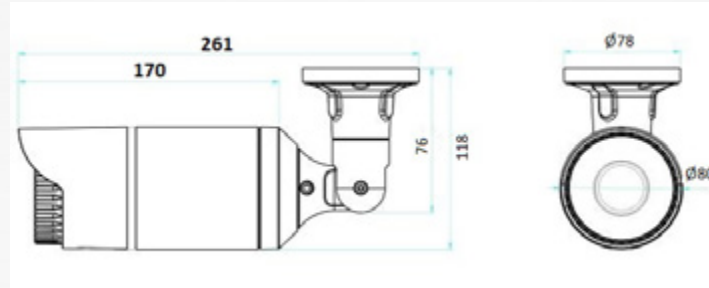

### Order data

Order number	Product description
LYWB-IR212P-4-SN	Sony 1/2.8" IMX 290 LQR CMOS Bullet Camera, 1920(H)×1080(V), 2.8-12mm, 12VDC/24VAC, mechanical ICR, DOL-WDR, AHD/CVI/TVI/CVBS, IP66, 865g
LYWB-IR622P-4-SN	Sony 1/2.8" IMX 290 LQR CMOS Bullet Camera, 1920(H)×1080(V), 6-22mm, 12VDC/24VAC, mechanical ICR, DOL-WDR, AHD/CVI/TVI/CVBS, IP66, 865g

# Ganz Lite 4-1 Bullet cameras

Technical specifications	LYWB-IR212P-4-SN	LYWB-IR622P-4-SN
Image Sensor	Sony 1/2.8" IMX 290 LQR CMOS	
DSP/ISP	Nextchip NVP2450H	
Videonorm	PAL / NTSC; Progressive Scan	
Pixel Size	2.9 μm (H) × 2.9 μm (V)	
Effective Pixel	1945 (H) × 1097 (V) ca. 2.13MP	
Max. Resolution	1920 x 1080	
Video Frame Rate	1080P @25/30 fps	
Electronic Shutter	AUTO/ 1/50 (1/60) - 1/50,000sec	
Min. Illumination	0.01 Lux (Color, high sensitivity) / 0 Lux (IR on)	
S/N Ratio	≥60dB (AGC OFF)	
Video Signal	AHD / CVI / TVI / CVBS (960H)	
Synchronisation	Internal	
Day/Night	External / Auto (ICR) / Color / B&W (OSD Switch)	
DNR	3 / 2 DNR	
WDR	True WDR (DOL-WDR)	
Light Compensation	Auto / BLC / WDR / OFF / HLC	
AE	Yes (optimized)	
AWB	Yes (optimized)	
AGC	Yes (optimized)	
Sence Up	Yes	
Image Setting	Yes	
Privacy Masking	Yes	
Motion Detection	Yes	
OSD Menu	Supports UTC + OSD Button on Cable	
Lens	2.8-12mm 3MP HD	6-22mm 3MP HD
Iris	DC	
IR LEDs	Φ 5 x 5 pcs	
Max. IR Range	~50m, Smart IR	
Material	Metallic Casing	
Color	White / Black	
Operating Voltage	DC12V / AC24	
Power Consumption	Max. 6W	
IR CUT Filter	Dual IR-CUT Filter Switch	
Max. Range Video Signal	CVBS: 500m via Coax Cable (75-3/5) / AHD & CVI (1080P): 300m~400m / TVI (1080P): 300m	
Operating Temperature	-20°C ~ +60°C	
Humidity	≤95%RH (not condensing)	
Protection Class	IP66, vandal-proof	
Dimensions (mm)	261(L)*118(W)*76(H)	306.2(L)*76(W)*76(H)
Weight	865g	

## Dimensions

LYWB-IR212P-4-SN

LYWB-IR622P-4-SN